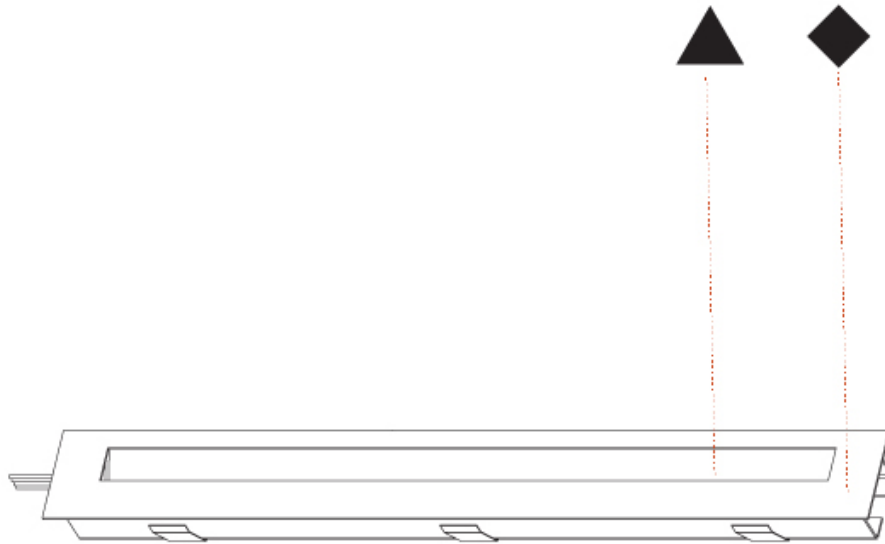

DELIGHT STRING STEP WIDE RECESSED

A35703-

PROJECT _____

TYPE _____

SPECIFIER _____

QUANTITY _____

DATE _____

DELIGHT COLOR FINISH CHART