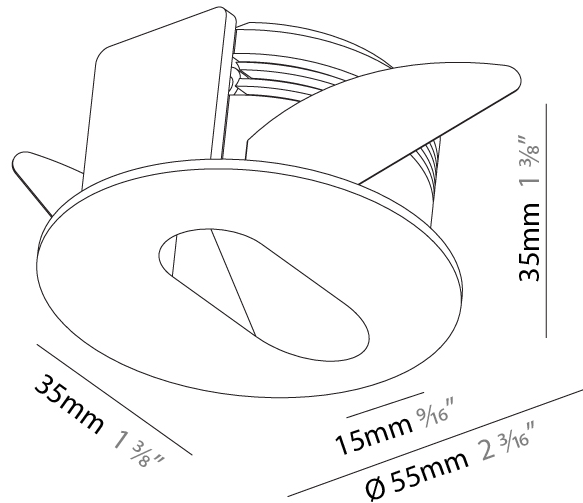

1. To build a product code in our configurator select the specify button on the base model # product page
2. To build a manual product code on this datasheet choose from the options listed below in blue font and add the suffix to the base model #

GENERAL

Series: Delight
Subseries: Delight Lollipop Round Wide
Brand: Prolicht
Division: Architectural
Mounting Type: Recessed
Mounting Location: Wall
Subcategory: Step Light

PHYSICAL

Shape: Round
Diameter (mm): 55
Diameter (in): 2 3/16
Depth (mm): 35
Depth (in): 1 3/8
Min. Recessing Depth (mm): 40
Min. Recessing Depth (in): 1 9/16
Light Distribution: Asymmetric
Weight (kg): 0.11
Weight (lbs): 0.25

Fixture Finish: SSR / BKV / CWI / CRY / HAB / UFT / ITA / RUA / FTG / MYG / LOD / PUS / FRO / FUP / KIA / POP / BLS / SPG / MEY / GOH / GUM / CHC / COM / ABZ / JAG / OBR / MOS / ROR

Fixture Material: Aluminum

ELECTRICAL

Lamp Type: LED (Zhaga Standard)
Input Wattage (W): 2.2
Total Output Wattage (W): 2
Dimming: 0-10V Dimming / Phase Dimming (120Vac Only)
Driver Included: No
Driver Location: Remote
Driver Type: Constant Current - 120 / 277Vac
Input Voltage (V): 120 - 277
Constant Current (MA): 700

LED

Number of LEDs: 1
Color Temperature (°K): 2700 / 3000 / 4000
Max. Delivered Lumen (lm): 150 / 160 / 170
CRI: >90 CRI
Lamp Life (hrs): 50000

OPTICAL

RATINGS AND CERTIFICATIONS

Certified By: Certified for North American Standards
IP rating: IP20